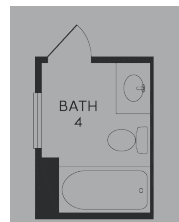

Floor Plan Details

3,121 - 3,161 sq. ft. | 4 bedrooms | 3.5 baths | 2-car garage | Plan #4545

ADDITIONAL OPTIONS:

Bedroom 5

Multi-Gen Suite

Bath 4

Ext. Cov. Patio

Linfield: Available Elevation Options