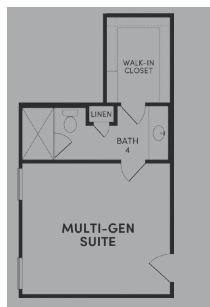

Floor Plan Details

3,121 - 3,161 sq. ft. | 4 bedrooms | 3.5 baths | 2-car garage | Plan #4545

ADDITIONAL OPTIONS:

Bedroom 5

Multi-Gen Suite

Bath 4

Ext. Cov. Patio

Linfield: Available Elevation Options